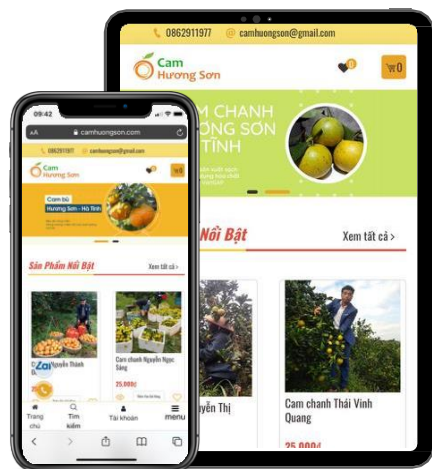

nextX

Hệ sinh thái chuyển đổi số toàn diện

nextx.vn

1900 61 29
090 224 3822